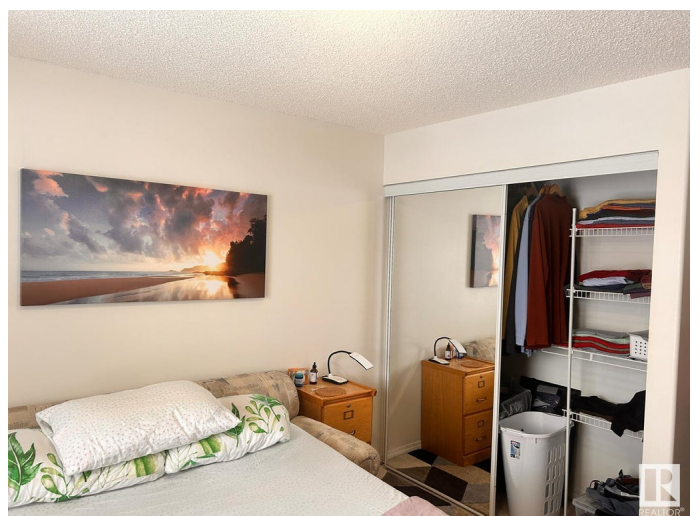

$152,000 - 1118 7339 South Terwillegar Drive, Edmonton

MLS® #E4421049

$152,000

1 Bedroom, 1.00 Bathroom, 620 sqft
Condo / Townhouse on 0.00 Acres

South Terwillegar, Edmonton, AB

A Perfect Starter Home in South Terwillegar! Why rent when you can own? This cozy one-bedroom condo offers a spacious layout with a well-equipped kitchen, in-suite laundry, and a private balcony for relaxing or BBQing in any weather. Located on the main, this home is just minutes from shopping, dining, and public transit. With an assigned parking spot and quick access to the Anthony Henday, convenience is key. Whether you're buying your first home or looking for an investment.

Built in 2007

Essential Information

MLS® #	E4421049
Price	$152,000
Bedrooms	1
Bathrooms	1.00
Full Baths	1
Square Footage	620
Acres	0.00
Year Built	2007
Type	Condo / Townhouse
Sub-Type	Lowrise Apartment
Style	Single Level Apartment